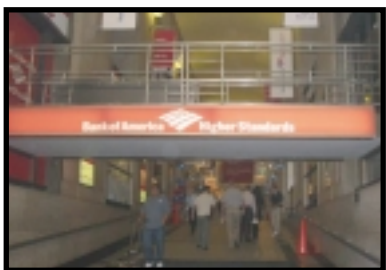

TWO N. RIVERSIDE

Station Domination

Market: Chicago

Location: 2 N. Riverside Plaza, Chicago, IL

Description: Two North Riverside Plaza is the main point of entry to the Northwestern Train Station located in the Citicorp Center. Thousands of commuters who travel to work daily via train use the main corridor located on the first floor of Two North Riverside to access surrounding surface streets on their way to the downtown area.

TWO NORTH RIVERSIDE CHICAGO

Station Domination

Entrance Vinyl Banner - Side Flags

Entrance Diorama - Side Panels

Side Flags

Beam Graphics

Retail Corridor - Side Flags - Vinyl Banner

Entrance Diorama