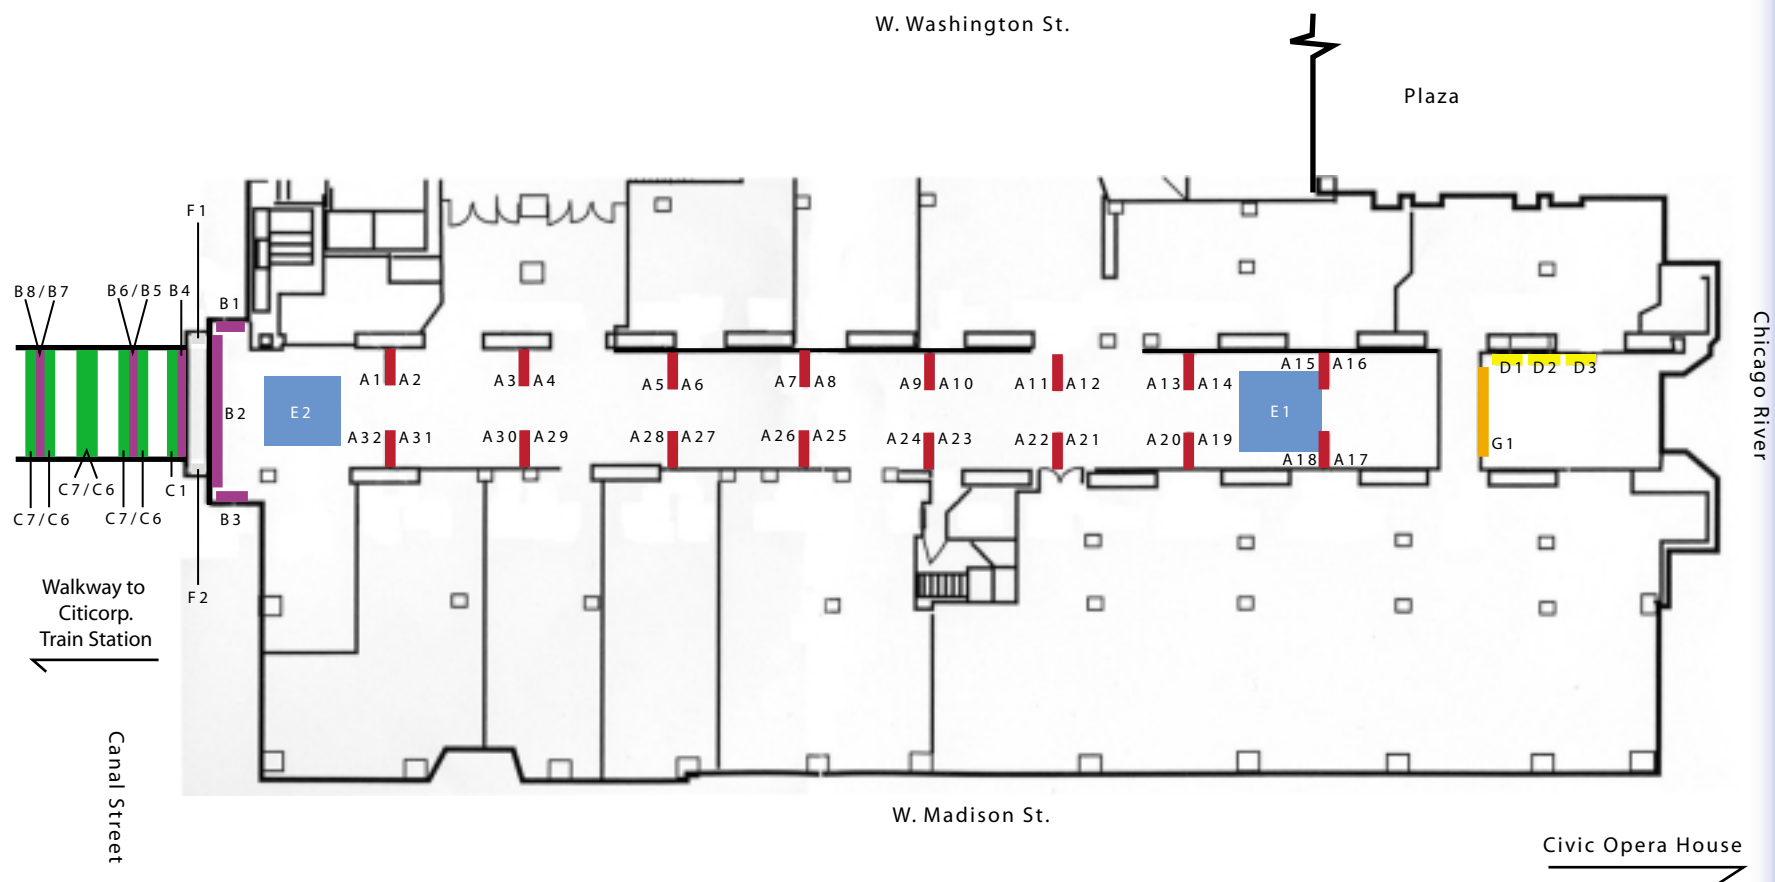

TWO N. RIVERSIDE

Station Domination

Market: Chicago

Location: 2 N. Riverside Plaza, Chicago, IL

Description: Two North Riverside Plaza is the main point of entry to the Northwestern Train Station located in the Citicorp Center. Thousands of commuters who travel to work daily via train use the main corridor located on the first floor of Two North Riverside to access surrounding surface streets on their way to the downtown area.

TWO NORTH RIVERSIDE CHICAGO

Station Domination

Entrance Vinyl Banner - Side Flags

Entrance Diorama - Side Panels

Side Flags

Beam Graphics

Retail Corridor - Side Flags - Vinyl Banner

Entrance Diorama

Pedway Vinyl Banner - Beam Graphics

Vinyl Banner - Beam Graphic

One-Sheet

- | | | | |
|---|--------------------------------|---|--------------------------------|
|  | Side Flags: A1 - A32 - Qty 32 |  | Side Panels: D1 - D3 - Qty 3 |
|  | Vinyl Banners: B1 - B8 - Qty 8 |  | Floor Graphic: E1 - E2 - Qty 2 |
|  | Beam Graphics: C1 - C7 - Qty 7 |  | One-Sheet: F1 - F2 - Qty 2 |
| | |  | Entrance Diorama: G1 - Qty 1 |